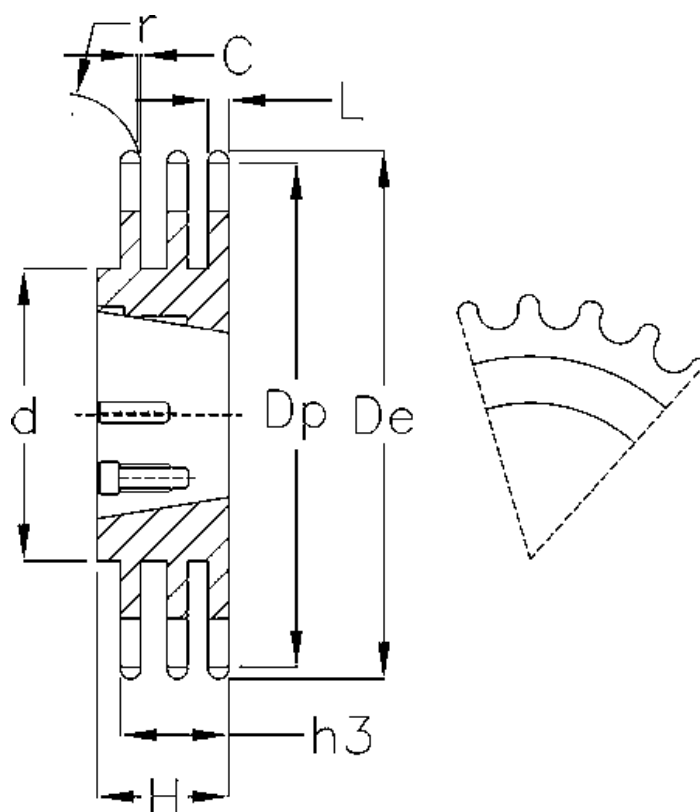

Data Sheet

Article number: 616033003038

Description: Taperbored sprocket 06 B-3 Z=38 triplex
for bushing 1615

Measures

Bushing = 1615
C = 1
Chain = 06 B-3
Chain size = 3/8" x 7/32"
d = 90
De = 119.5
Dp = 115.35
H = 38

h3 = 25.6
Material = Stål
No. of teeth = 38
r = 6.35